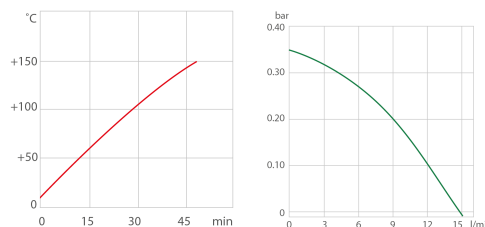

- Heat-up time (thermal)
- Pump capacity (Water)

Technical Data

Order No.	9012526
Model series	CORIO
Category	Heating Circulators
Working temperature range (°C)	+20 ... +150
Temperature stability (°C)	±0.03
Setting / display resolution	0.01 – 0.1 °C
Temperature Display	LED
Heating capacity (kW)	2
Pump capacity flow rate (l/min)	15
Pump capacity flow pressure (bar)	0.35
Bath opening / bath depth (W x L / D cm)	26 x 35 / 20
Pump connections	M16x1
Barbed fittings diameter (inner dia. / mm)	8 / 12
Filling volume liters	19 ... 26
Ambient temperature	5...40 °C
Dimensions W x L x H (cm)	39 x 62 x 48
Weight (kg)	19